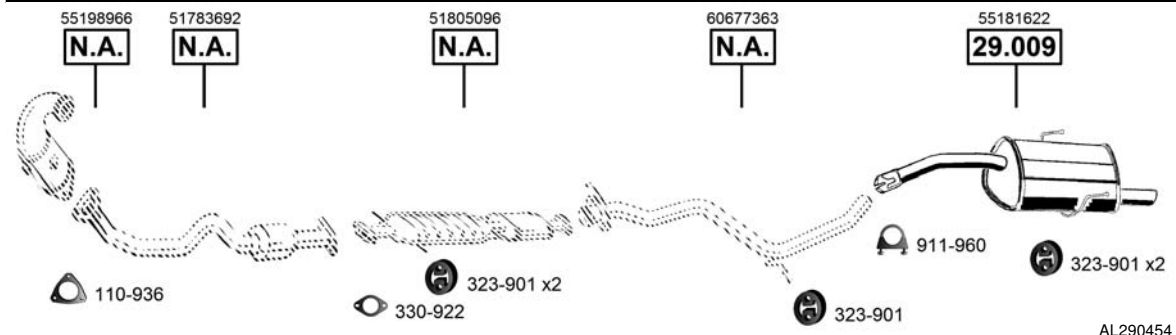

156
Sedan, Combi
1.9 JTD
Diesel
07/04 - 05/06
(1910 cc), 110 KW

CAT