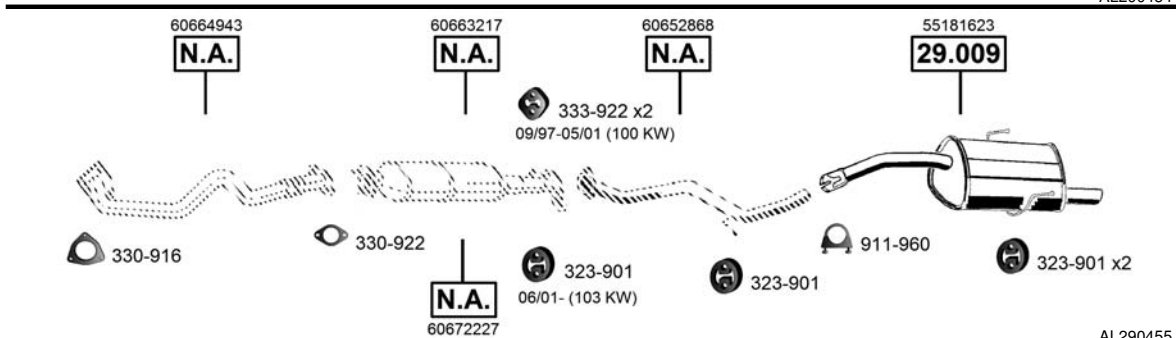

156
Sedan, Combi
2.4 JTD
Diesel
09/97 - 05/06
(2387 cc), 100 KW
(2387 cc), 103 KW

CAT