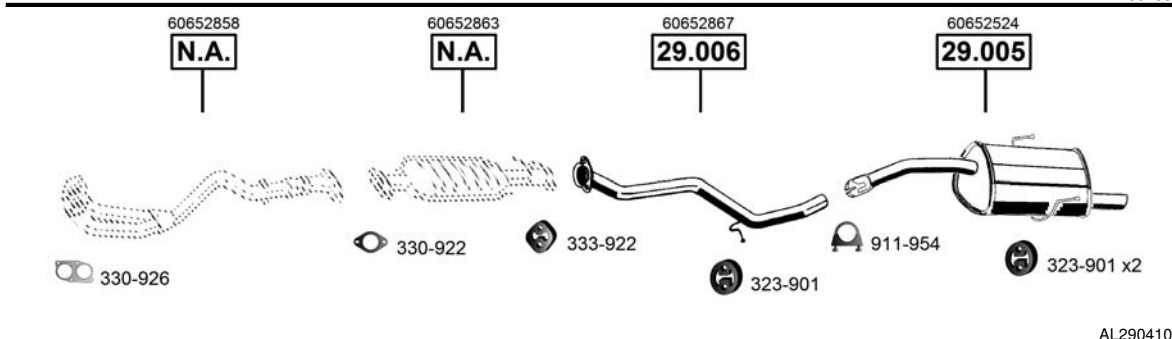

AL290410

156
Sedan, Combi
1.8 - 16V T.S.
09/97 - 10/00
(1747 cc), 106 KW

CAT