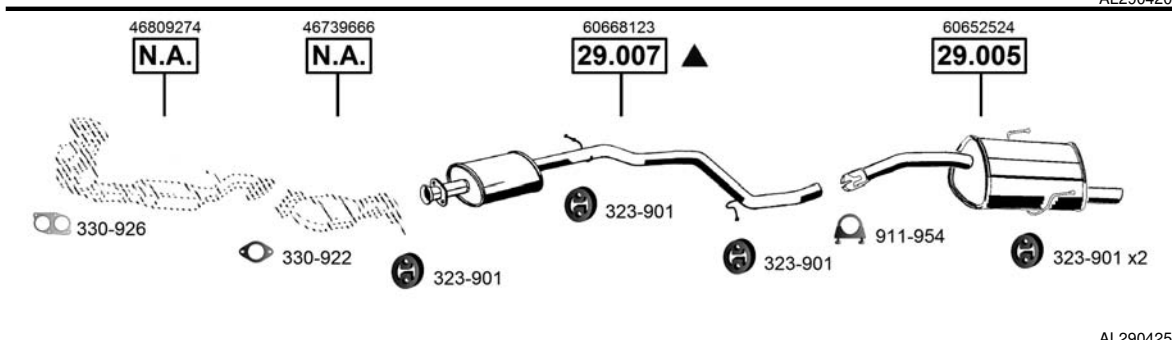

156
Sedan, Combi
1.8 - 16V T.S.
10/00 - 05/06
(1747 cc), 103 KW

CAT

AL290420

156
Sedan, Combi
2.0 - 16V T.S.
09/97 - 10/00
(1970 cc), 114 KW

CAT

AL290425

156
Sedan, Combi
2.0 - 16V T.S.
10/00 - 03/02
(1970 cc), 110 KW