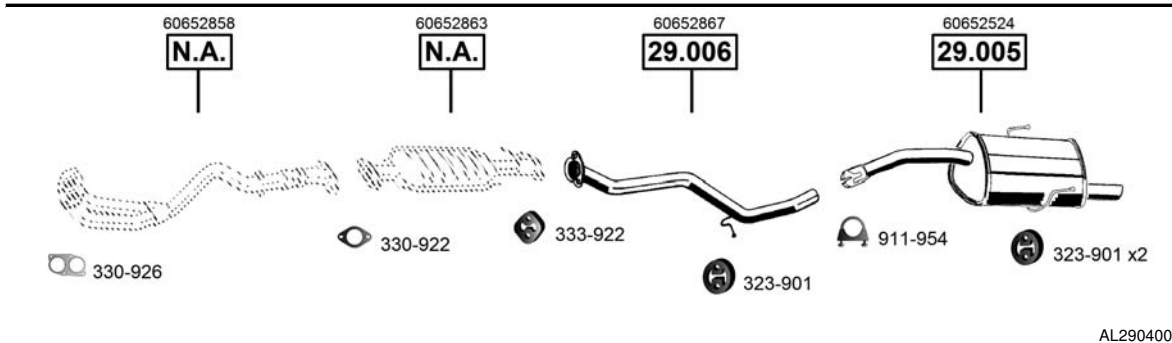

AL290400

156
Sedan, Combi
1.6 - 16V T.S.
09/97 - 05/00
(1598 cc), 88 KW

CAT