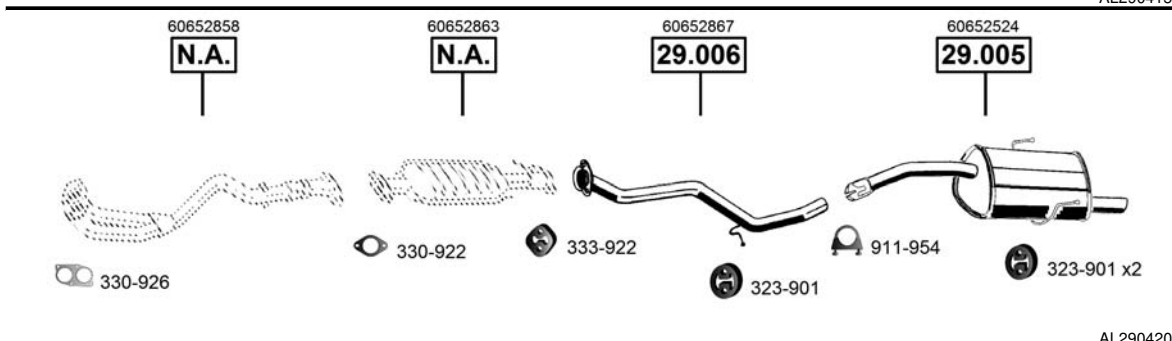

AL290420

156
Sedan, Combi
2.0 - 16V T.S.
09/97 - 10/00
(1970 cc), 114 KW

CAT