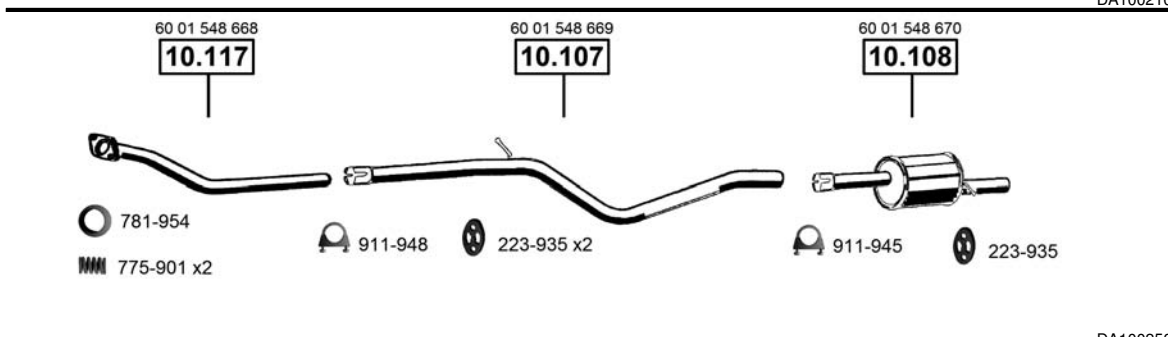

DA100200 Man.

Logan
Sedan
1.4i
09/04 -
(1390 cc), 55 KW

CAT

DA100210 Man.

Logan
Sedan
1.6i
09/04 -
(1596 cc), 66 KW

CAT

DA100250

Logan
Sedan
1.5 DCi
Diesel
01/06 -
(1461 cc), 48 KW
(1461 cc), 50 KW
(1461 cc), 63 KW

CAT

DA100320

Logan
Combi MCV
1.4i
02/07 -
(1390 cc), 55 KW

CAT

DA100330

Logan
Combi MCV
1.6i
02/07 -
(1598 cc), 66 KW

CAT

DA100370