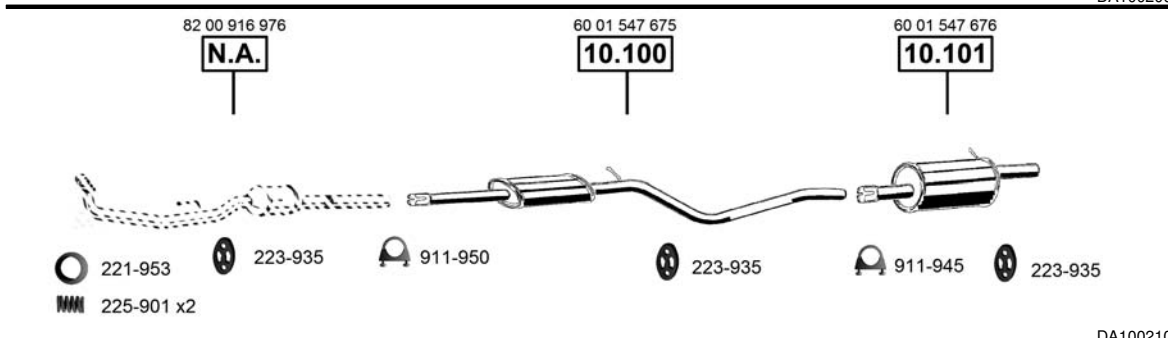

DA100200 Man.

Logan
Sedan
1.4i
09/04 -
(1390 cc), 55 KW

CAT

DA100210 Man.

Logan
Sedan
1.6i
09/04 -
(1596 cc), 66 KW

CAT

DA100250

Logan
Sedan
1.5 DCi
Diesel
01/06 -
(1461 cc), 48 KW
(1461 cc), 50 KW
(1461 cc), 63 KW

CAT

DA100320

Logan
Combi MCV
1.4i
02/07 -
(1390 cc), 55 KW

CAT

DA100330

Logan
Combi MCV
1.6i
02/07 -
(1598 cc), 66 KW

CAT

DA100370