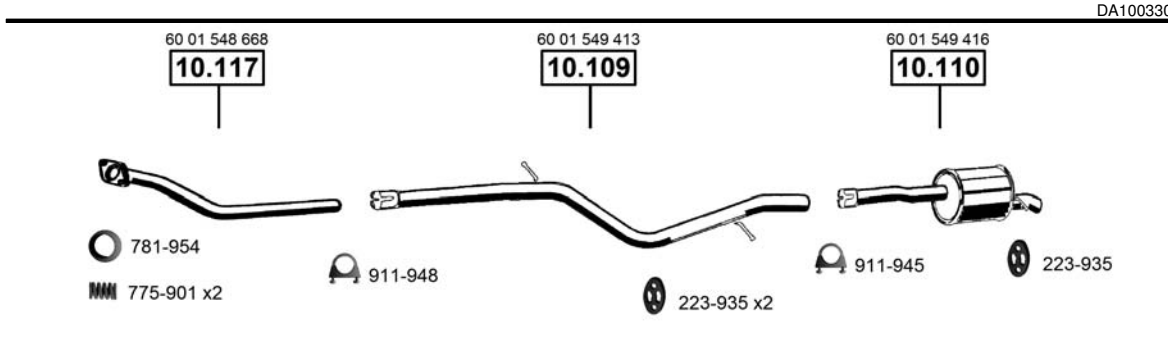

DA100200 Man.

Logan
Sedan
1.4i
09/04 -
(1390 cc), 55 KW

CAT

DA100210 Man.

Logan
Sedan
1.6i
09/04 -
(1596 cc), 66 KW

CAT

DA100250

Logan
Sedan
1.5 DCi
Diesel
01/06 -
(1461 cc), 48 KW
(1461 cc), 50 KW
(1461 cc), 63 KW

CAT

DA100320

Logan
Combi MCV
1.4i
02/07 -
(1390 cc), 55 KW

CAT

DA100330

Logan
Combi MCV
1.6i
02/07 -
(1598 cc), 66 KW

CAT

DA100370