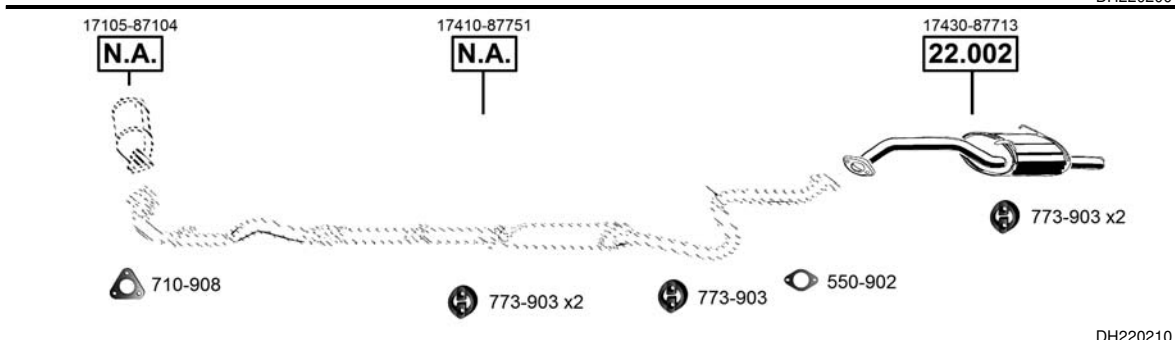

Applause

Sedan
1.6i - 16V
06/89 - 07/97
(1589 cc), 66 KW
(1589 cc), 73 KW
(1589 cc), 77 KW

Applause

Sedan
1.6i - 16V
06/89 - 05/00
(1589 cc), 73 KW
(1589 cc), 77 KW

CAT

Charade

Hatchback
1.0i
03/87 - 12/92
(993 cc), 38 KW
(993 cc), 40 KW
(993 cc), 41 KW

CAT

Charade

Hatchback
1.3i - 16V
06/88 - 12/92
(1295 cc), 66 KW

CAT

Charade

Hatchback
1.0 D
Diesel
03/87 - 12/92
(993 cc), 27 KW

Charade

Hatchback
1.0 TD
Diesel
03/87 - 12/92
(993 cc), 35 KW

773-903  Applause (06/89-/01), Charade (02/87-/01)

793-905  Cuore (10/98-)

765-901  Cuore (10/98-)

765-903  Cuore (10/98-)

22.002 550-902, 773-903 2x

22.004 773-903 3x

22.005 550-902, 773-903 2x

22.006 550-902, 711-940, 765-901 2x, 765-903 2x, 793-905