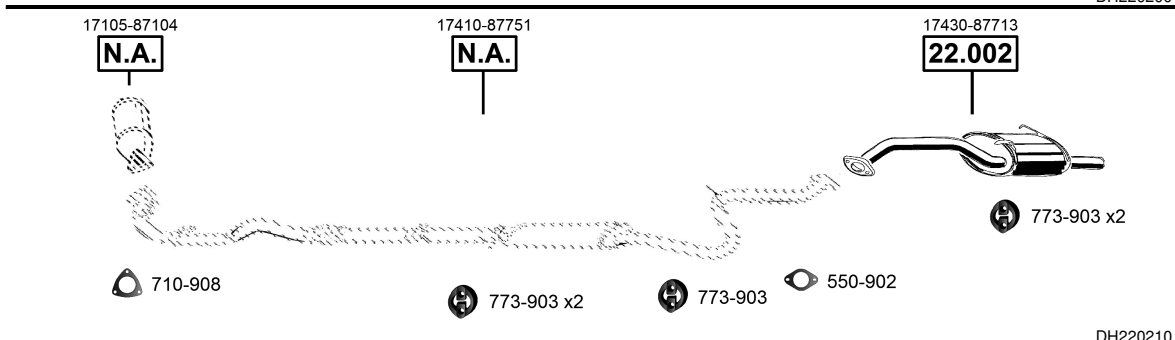

DH220100

Applause
Sedan
1.6i - 16V
06/89 - 07/97
(1589 cc), 66 KW
(1589 cc), 73 KW
(1589 cc), 77 KW

DH220105

Applause
Sedan
1.6i - 16V
06/89 - 05/00
(1589 cc), 73 KW
(1589 cc), 77 KW

CAT

DH220200

Charade
Hatchback
1.0i
03/87 - 12/92
(993 cc), 38 KW
(993 cc), 40 KW
(993 cc), 41 KW

CAT

DH220210

Charade
Hatchback
1.3i - 16V
06/88 - 12/92
(1295 cc), 66 KW

CAT

DH220235

Charade
Hatchback
1.0 D
Diesel
03/87 - 12/92
(993 cc), 27 KW

DH220240

Charade
Hatchback
1.0 TD
Diesel
03/87 - 12/92
(993 cc), 35 KW

773-903  Applause (06/89-/01), Charade (02/87-/01)

793-905  Cuore (10/98-)

765-901  Cuore (10/98-)

765-903  Cuore (10/98-)

22.002	550-902, 773-903 2x
22.004	773-903 3x
22.005	550-902, 773-903 2x
22.006	550-902, 711-940, 765-901 2x, 765-903 2x, 793-905
22.007	793-905
22.008	550-902, 711-940, 765-901 2x, 765-903 2x, 793-905
22.009	711-940, 713-906, 765-901 2x, 765-903 2x, 771-941
22.010	713-906
