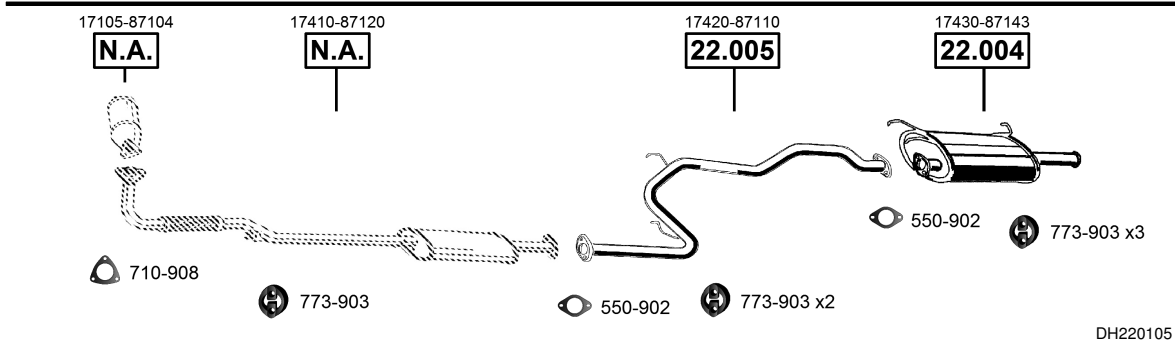

DH220100

Applause
Sedan
1.6i - 16V
06/89 - 07/97
(1589 cc), 66 KW
(1589 cc), 73 KW
(1589 cc), 77 KW

DH220105

Applause
Sedan
1.6i - 16V
06/89 - 05/00
(1589 cc), 73 KW
(1589 cc), 77 KW

CAT

DH220200

Charade
Hatchback
1.0i
03/87 - 12/92
(993 cc), 38 KW
(993 cc), 40 KW
(993 cc), 41 KW

CAT

DH220210

Charade
Hatchback
1.3i - 16V
06/88 - 12/92
(1295 cc), 66 KW

CAT

DH220235

Charade
Hatchback
1.0 D
Diesel
03/87 - 12/92
(993 cc), 27 KW

DH220240

Charade
Hatchback
1.0 TD
Diesel
03/87 - 12/92
(993 cc), 35 KW