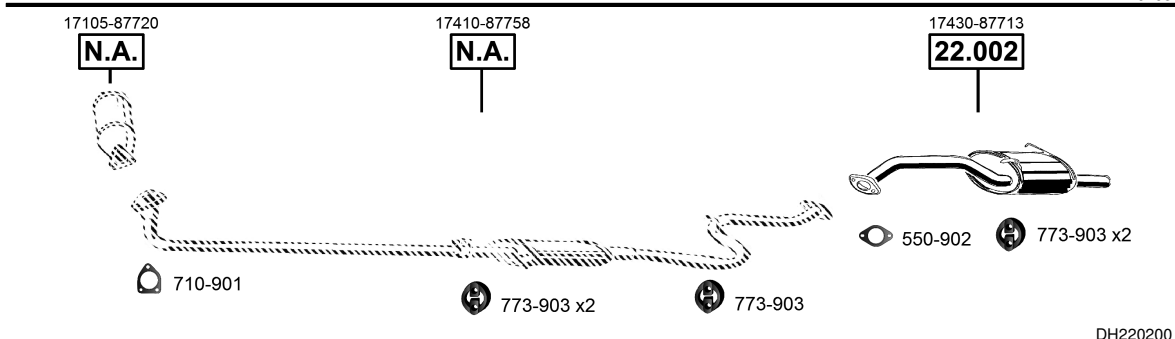

DH220100

Applause
Sedan
1.6i - 16V
06/89 - 07/97
(1589 cc), 66 KW
(1589 cc), 73 KW
(1589 cc), 77 KW

DH220105

Applause
Sedan
1.6i - 16V
06/89 - 05/00
(1589 cc), 73 KW
(1589 cc), 77 KW

CAT

DH220200

Charade
Hatchback
1.0i
03/87 - 12/92
(993 cc), 38 KW
(993 cc), 40 KW
(993 cc), 41 KW

CAT

DH220210

Charade
Hatchback
1.3i - 16V
06/88 - 12/92
(1295 cc), 66 KW

CAT

DH220235

Charade
Hatchback
1.0 D
Diesel
03/87 - 12/92
(993 cc), 27 KW

DH220240

Charade
Hatchback
1.0 TD
Diesel
03/87 - 12/92
(993 cc), 35 KW