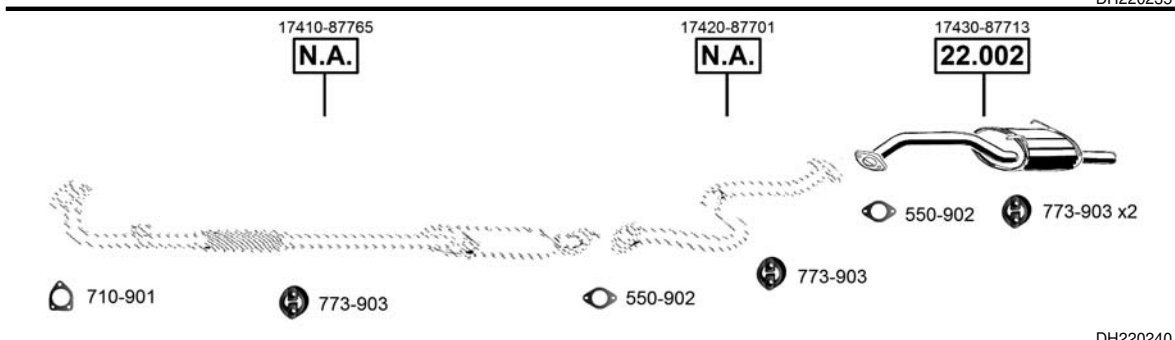

CAT

Charade

Hatchback
1.3i - 16V
06/88 - 12/92
(1295 cc), 66 KW

CAT

Charade

Hatchback
1.0 D
Diesel
03/87 - 12/92
(993 cc), 27 KW

Charade

Hatchback
1.0 TD
Diesel
03/87 - 12/92
(993 cc), 35 KW

550-902  Applause (06/89-/01), Charade (02/87-/95)

710-901  Charade (02/87-/95)

710-908  Applause (06/89-/01), Charade (09/88-10/95)

711-940  Cuore (10/98-)

771-941  Charade (03/93-/01)

713-906  Cuore (02/03-)