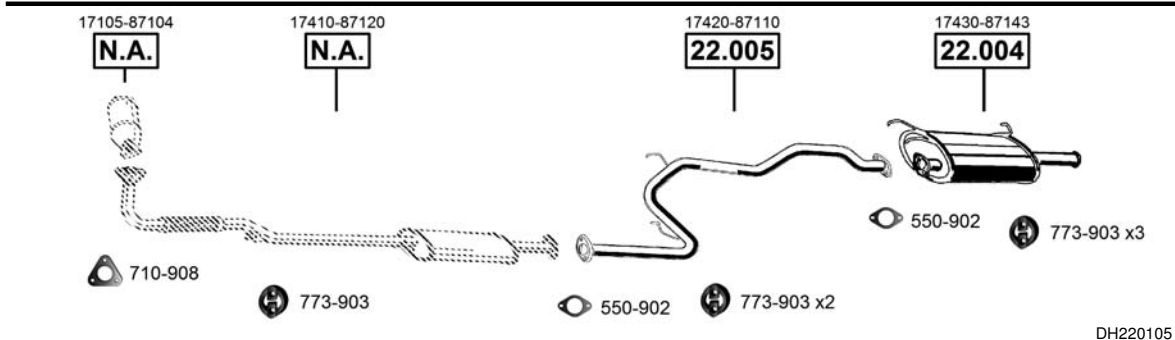

Applause

Sedan
1.6i - 16V
06/89 - 07/97
(1589 cc), 66 KW
(1589 cc), 73 KW
(1589 cc), 77 KW

Applause

Sedan
1.6i - 16V
06/89 - 05/00
(1589 cc), 73 KW
(1589 cc), 77 KW

CAT

Charade

Hatchback
1.0i
03/87 - 12/92
(993 cc), 38 KW
(993 cc), 40 KW
(993 cc), 41 KW

CAT

Charade

Hatchback
1.3i - 16V
06/88 - 12/92
(1295 cc), 66 KW

CAT

Charade

Hatchback
1.0 D
Diesel
03/87 - 12/92
(993 cc), 27 KW

Charade

Hatchback
1.0 TD
Diesel
03/87 - 12/92
(993 cc), 35 KW

773-903  Applause (06/89-/01), Charade (02/87-/01)

793-905  Cuore (10/98-)

765-901  Cuore (10/98-)

765-903  Cuore (10/98-)

22.002 550-902, 773-903 2x

22.004 773-903 3x

22.005 550-902, 773-903 2x

22.006 550-902, 711-940, 765-901 2x, 765-903 2x, 793-905