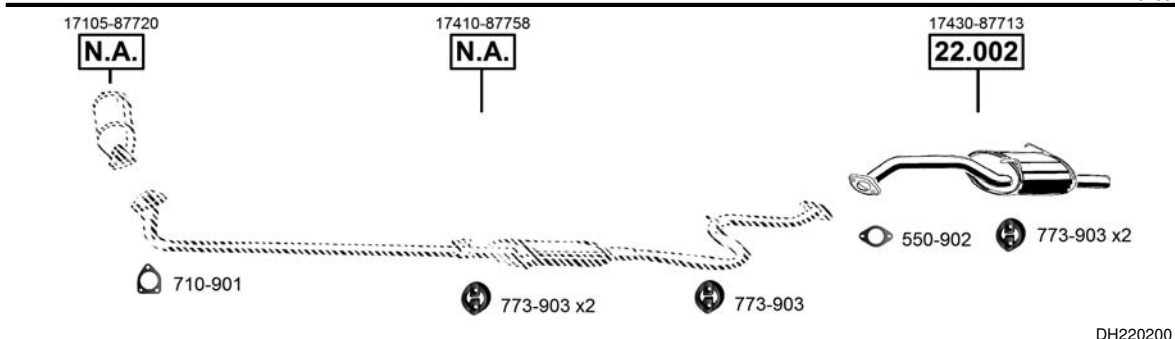

Applause

Sedan
1.6i - 16V
06/89 - 07/97
(1589 cc), 66 KW
(1589 cc), 73 KW
(1589 cc), 77 KW

Applause

Sedan
1.6i - 16V
06/89 - 05/00
(1589 cc), 73 KW
(1589 cc), 77 KW

CAT

Charade

Hatchback
1.0i
03/87 - 12/92
(993 cc), 38 KW
(993 cc), 40 KW
(993 cc), 41 KW

CAT

Charade

Hatchback
1.3i - 16V
06/88 - 12/92
(1295 cc), 66 KW

CAT

Charade

Hatchback
1.0 D
Diesel
03/87 - 12/92
(993 cc), 27 KW

Charade

Hatchback
1.0 TD
Diesel
03/87 - 12/92
(993 cc), 35 KW