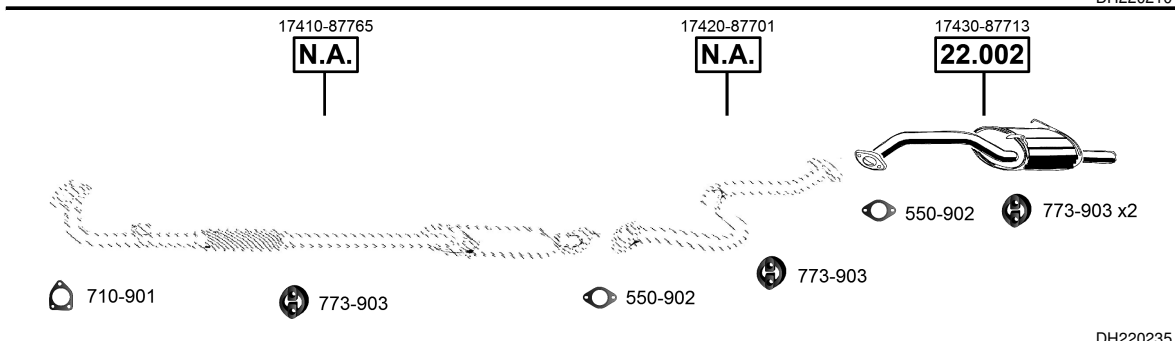

DH220100

Applause
Sedan
1.6i - 16V
06/89 - 07/97
(1589 cc), 66 KW
(1589 cc), 73 KW
(1589 cc), 77 KW

DH220105

Applause
Sedan
1.6i - 16V
06/89 - 05/00
(1589 cc), 73 KW
(1589 cc), 77 KW

CAT

DH220200

Charade
Hatchback
1.0i
03/87 - 12/92
(993 cc), 38 KW
(993 cc), 40 KW
(993 cc), 41 KW

CAT

DH220210

Charade
Hatchback
1.3i - 16V
06/88 - 12/92
(1295 cc), 66 KW

CAT

DH220235

Charade
Hatchback
1.0 D
Diesel
03/87 - 12/92
(993 cc), 27 KW

DH220240

Charade
Hatchback
1.0 TD
Diesel
03/87 - 12/92
(993 cc), 35 KW