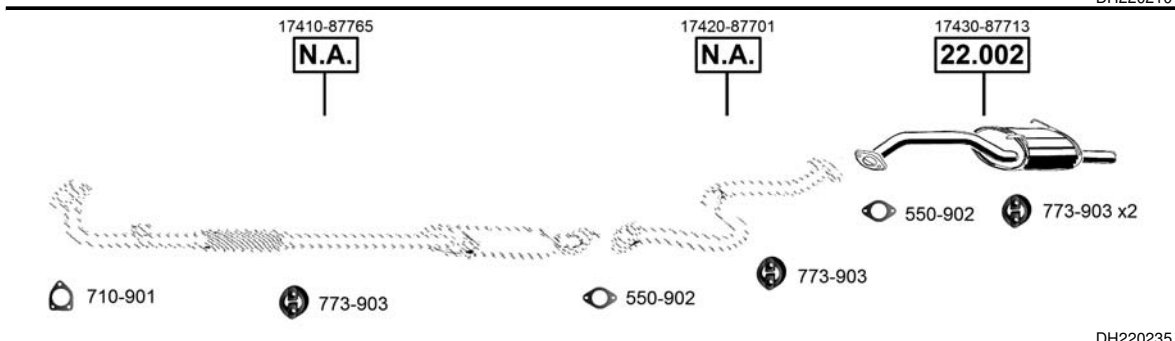

Applause

Sedan
1.6i - 16V
06/89 - 07/97
(1589 cc), 66 KW
(1589 cc), 73 KW
(1589 cc), 77 KW

Applause

Sedan
1.6i - 16V
06/89 - 05/00
(1589 cc), 73 KW
(1589 cc), 77 KW

CAT

Charade

Hatchback
1.0i
03/87 - 12/92
(993 cc), 38 KW
(993 cc), 40 KW
(993 cc), 41 KW

CAT

Charade

Hatchback
1.3i - 16V
06/88 - 12/92
(1295 cc), 66 KW

CAT

Charade

Hatchback
1.0 D
Diesel
03/87 - 12/92
(993 cc), 27 KW

Charade

Hatchback
1.0 TD
Diesel
03/87 - 12/92
(993 cc), 35 KW