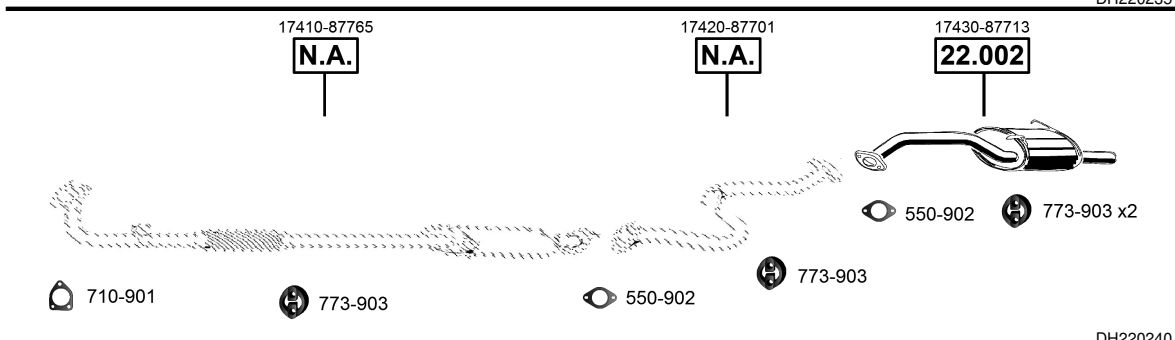

CAT

DH220210

Charade
Hatchback
1.3i - 16V
06/88 - 12/92
(1295 cc), 66 KW

CAT

DH220235

Charade
Hatchback
1.0 D
Diesel
03/87 - 12/92
(993 cc), 27 KW

DH220240

Charade
Hatchback
1.0 TD
Diesel
03/87 - 12/92
(993 cc), 35 KW

550-902  Applause (06/89-/01), Charade (02/87-/95)

710-901  Charade (02/87-/95)

710-908  Applause (06/89-/01), Charade (09/88-10/95)

711-940  Cuore (10/98-)

771-941  Charade (03/93-/01)

713-906  Cuore (02/03-)