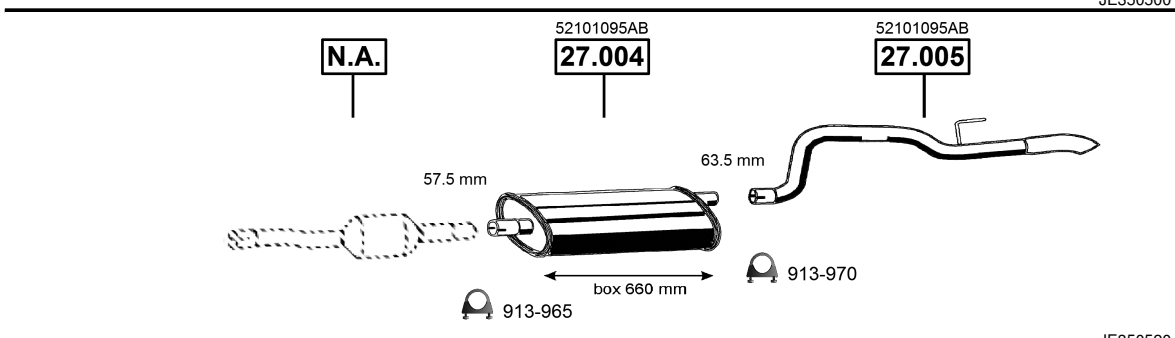

JE350520

Grand Cherokee
Off-Road
4.7i
04/99 - 09/05
(4701 cc), 162 KW
(4701 cc), 164 KW
(4701 cc), 167 KW
(4701 cc), 190 KW

CAT