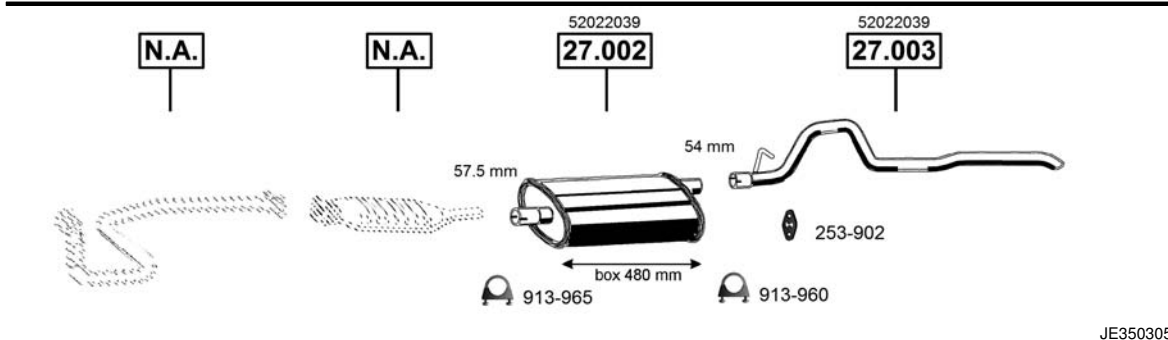

JE350300

Cherokee
Off-Road
4.0
10/86 - 01/95
(3960 cc), 131 KW
(3960 cc), 135 KW

CAT

JE350305

Cherokee
Off-Road
4.0i
01/95 - 09/01
(3960 cc), 127 KW
(3960 cc), 131 KW
(3960 cc), 135 KW

CAT

JE350400

Cherokee
Off-Road
2.5 TD
Diesel
10/96 - 09/01
(2499 cc), 85 KW

CAT

JE350500

Grand Cherokee
Off-Road
4.0i
10/96 - 09/98
(3960 cc), 131 KW
(3960 cc), 135 KW
(3960 cc), 136 KW

CAT

JE350520

Grand Cherokee
Off-Road
4.7i
04/99 - 09/05
(4701 cc), 162 KW
(4701 cc), 164 KW
(4701 cc), 167 KW
(4701 cc), 190 KW

CAT

JE350530

Grand Cherokee
Off-Road
5.2i
01/96 - 09/98
(5216 cc), 155 KW
(5216 cc), 164 KW

CAT

<p>Grand Cherokee Off-Road 2.7 CRD Diesel 10/01 - 09/05 (2688 cc), 120 KW</p>	<p>CAT</p> <p>N.A. N.A.</p> <p>52101213AC 27.008</p> <p>52101095AB 27.005</p> <p>64 mm</p> <p>63.5 mm</p> <p>box 660 mm</p> <p>913-970</p> <p>JE350630</p>
---	---

<p>Grand Cherokee Off-Road 3.1 TD Diesel 04/99 - 12/01 (3124 cc), 103 KW</p>	<p>CAT</p> <p>N.A. N.A.</p> <p>52101095AB 27.004</p> <p>52101095AB 27.005</p> <p>57.5 mm</p> <p>63.5 mm</p> <p>box 660 mm</p> <p>913-965</p> <p>JE350640</p>
--	---