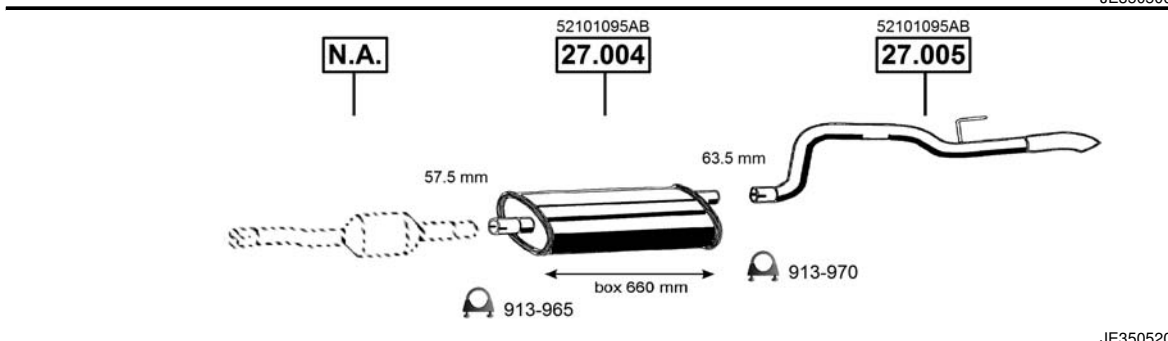

JE350300

Cherokee
Off-Road
4.0
10/86 - 01/95
(3960 cc), 131 KW
(3960 cc), 135 KW

CAT

JE350305

Cherokee
Off-Road
4.0i
01/95 - 09/01
(3960 cc), 127 KW
(3960 cc), 131 KW
(3960 cc), 135 KW

CAT

JE350400

Cherokee
Off-Road
2.5 TD
Diesel
10/96 - 09/01
(2499 cc), 85 KW

CAT

JE350500

Grand Cherokee
Off-Road
4.0i
10/96 - 09/98
(3960 cc), 131 KW
(3960 cc), 135 KW
(3960 cc), 136 KW

CAT

JE350520

Grand Cherokee
Off-Road
4.7i
04/99 - 09/05
(4701 cc), 162 KW
(4701 cc), 164 KW
(4701 cc), 167 KW
(4701 cc), 190 KW

CAT

JE350530

Grand Cherokee
Off-Road
5.2i
01/96 - 09/98
(5216 cc), 155 KW
(5216 cc), 164 KW

CAT

<p>Grand Cherokee Off-Road 2.7 CRD Diesel 10/01 - 09/05 (2688 cc), 120 KW</p>	<p>CAT</p> <p>N.A. N.A.</p> <p>52101213AC 27.008</p> <p>52101095AB 27.005</p> <p>64 mm</p> <p>63.5 mm</p> <p>box 660 mm</p> <p>913-970</p> <p>JE350630</p>
---	---

<p>Grand Cherokee Off-Road 3.1 TD Diesel 04/99 - 12/01 (3124 cc), 103 KW</p>	<p>CAT</p> <p>N.A. N.A.</p> <p>52101095AB 27.004</p> <p>52101095AB 27.005</p> <p>57.5 mm</p> <p>63.5 mm</p> <p>box 660 mm</p> <p>913-965</p> <p>JE350640</p>
--	---