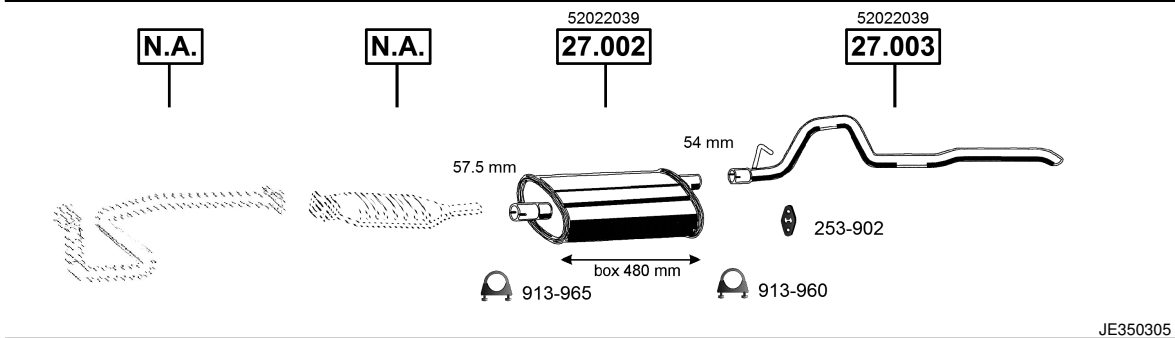

JE350300

**Cherokee**  
Off-Road  
**4.0**  
10/86 - 01/95  
(3960 cc), 131 KW  
(3960 cc), 135 KW

CAT

JE350305

**Cherokee**  
Off-Road  
**4.0i**  
01/95 - 09/01  
(3960 cc), 127 KW  
(3960 cc), 131 KW  
(3960 cc), 135 KW

CAT

JE350400

**Cherokee**  
Off-Road  
**2.5 TD**  
Diesel  
10/96 - 09/01  
(2499 cc), 85 KW

CAT

JE350500

**Grand Cherokee**  
Off-Road  
**4.0i**  
10/96 - 09/98  
(3960 cc), 131 KW  
(3960 cc), 135 KW  
(3960 cc), 136 KW

CAT

JE350520

**Grand Cherokee**  
Off-Road  
**4.7i**  
04/99 - 09/05  
(4701 cc), 162 KW  
(4701 cc), 164 KW  
(4701 cc), 167 KW  
(4701 cc), 190 KW

CAT

JE350530

**Grand Cherokee**  
Off-Road  
**5.2i**  
01/96 - 09/98  
(5216 cc), 155 KW  
(5216 cc), 164 KW

CAT

<p><b>Grand Cherokee</b> Off-Road <b>2.7 CRD</b> Diesel 10/01 - 09/05 (2688 cc), 120 KW</p>	<p>CAT</p> <p>N.A.      N.A.      52101213AC <b>27.008</b>      52101095AB <b>27.005</b></p> <p>64 mm      63.5 mm</p> <p>box 660 mm</p> <p>913-970      913-970</p> <p>JE350630</p>
---	--