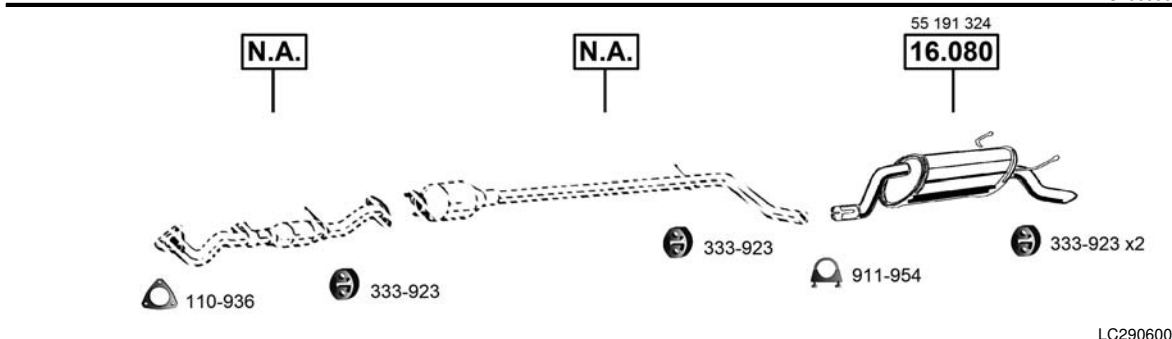

LC290600

Musa
MPV
1.9 JTD
Diesel
10/04 -
(1910 cc), 74 KW

CAT