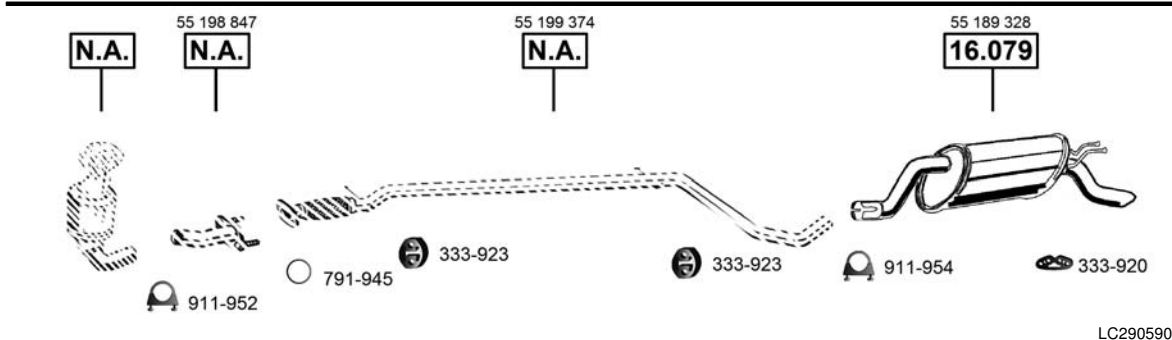

LC290590

Musa
MPV
1.3 JTD
Diesel
10/04 -
(1251 cc), 51 KW

CAT