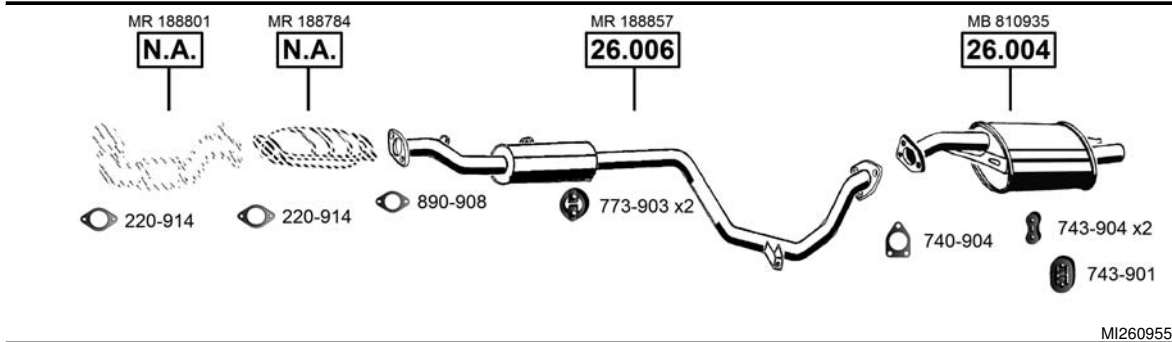

Galant
Hatchback, Sedan
2.0i - 16V
11/92 - 08/96
(1997 cc), 101 KW

CAT

MI260950

Lancer
Sedan
1.3i
06/89 - 12/95
(1299 cc), 55 KW

CAT

MI260955

Lancer
Sedan
1.3i
12/95 - 08/03
(1298 cc), 55 KW

CAT