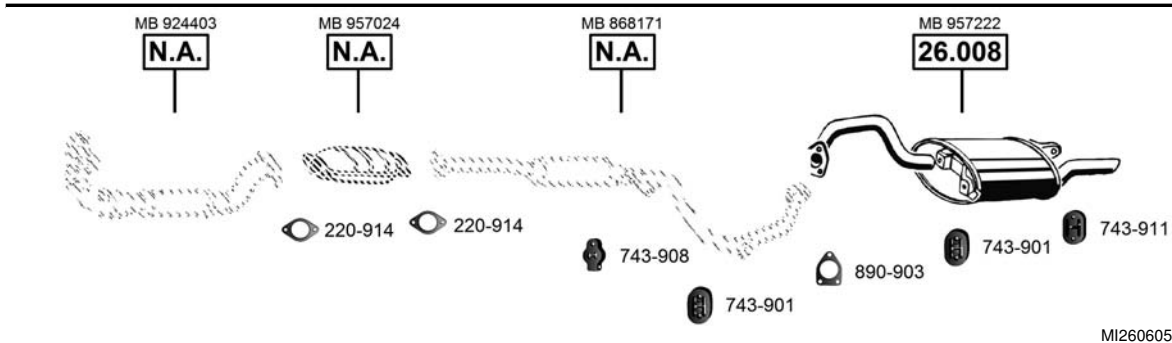

MI260605

Galant
Hatchback, Sedan
1.8i - 16V
11/92 - 08/96
(1834 cc), 81 KW
(1834 cc), 85 KW
(1834 cc), 93 KW

CAT