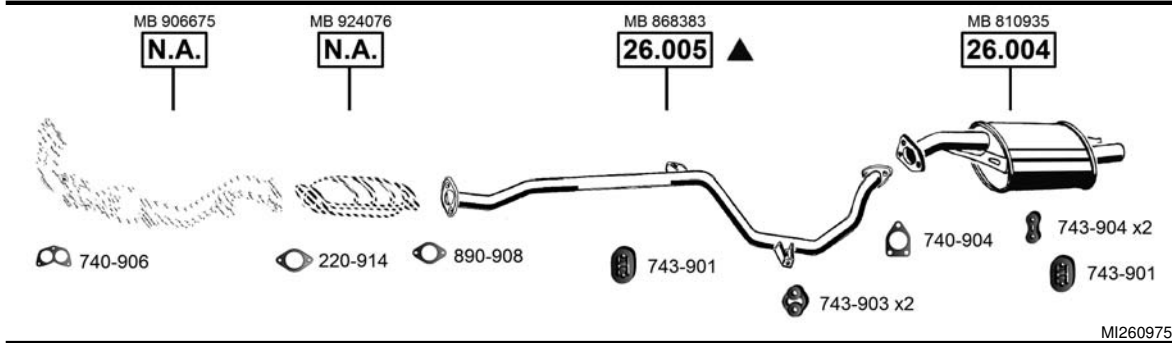

Galant
Hatchback, Sedan
2.0i - 16V
11/92 - 08/96
(1997 cc), 101 KW

CAT

MI260950

Lancer
Sedan
1.3i
06/89 - 12/95
(1299 cc), 55 KW

CAT

MI260955

Lancer
Sedan
1.3i
12/95 - 08/03
(1298 cc), 55 KW

CAT