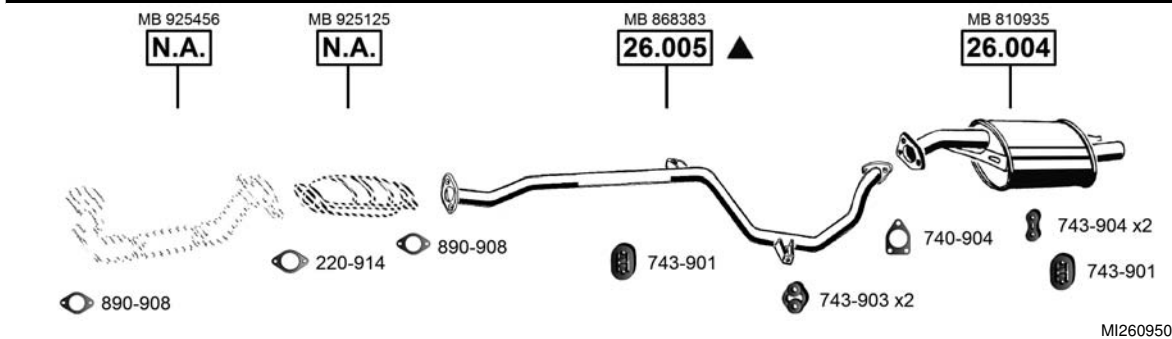

MI260950

Lancer
Sedan
1.3i
06/89 - 12/95
(1299 cc), 55 KW

CAT