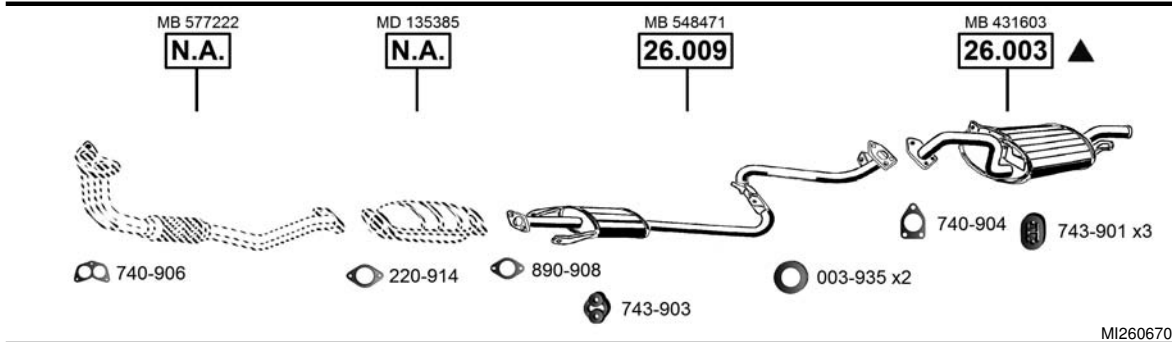

MI260670

Galant
Hatchback, Sedan
2.0i
02/88 - 11/92
(1997 cc), 80 KW

CAT