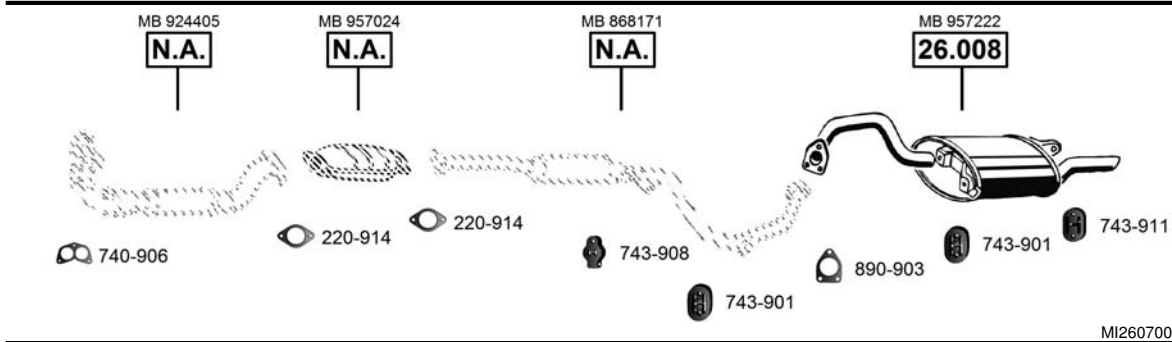

MI260600

MI260605

Galant
Hatchback, Sedan
1.8i - 16V
11/92 - 08/96
(1834 cc), 81 KW
(1834 cc), 85 KW
(1834 cc), 93 KW

CAT

MI260670

Galant
Hatchback, Sedan
2.0i
02/88 - 11/92
(1997 cc), 80 KW

CAT

MI260700