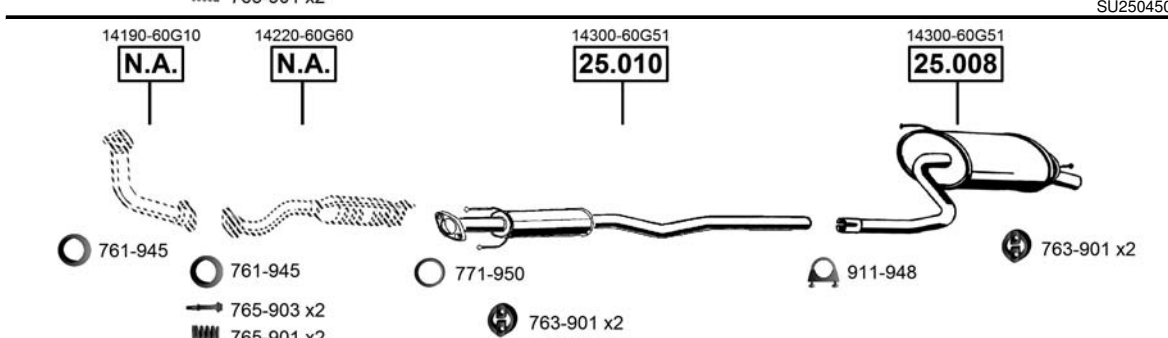

SU250400

Baleno
Hatchback
1.3i - 16V
07/95 - 05/02
(1299 cc), 63 KW

CAT

SU250420

Baleno
Hatchback
1.6i - 16V
07/95 - 05/02
(1590 cc), 72 KW

CAT

SU250430

Baleno
Hatchback
1.8i GTX
03/96 - 05/02
(1840 cc), 89 KW

CAT

SU250450

Baleno
Sedan
1.3i - 16V
07/95 - 05/02
(1299 cc), 63 KW

CAT

SU250460

Baleno
Sedan
1.6i - 16V
07/95 - 05/02
(1590 cc), 72 KW

CAT

SU250470