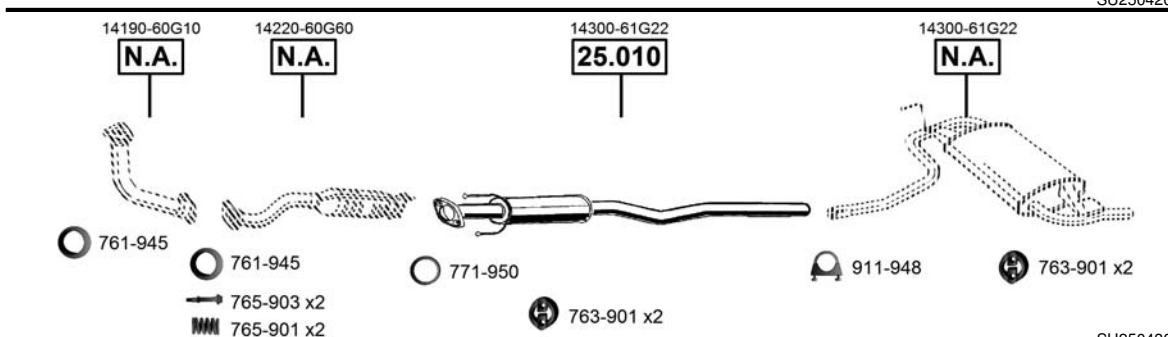

SU250400

Baleno
Hatchback
1.3i - 16V
07/95 - 05/02
(1299 cc), 63 KW

CAT

SU250420

Baleno
Hatchback
1.6i - 16V
07/95 - 05/02
(1590 cc), 72 KW

CAT

SU250430

Baleno
Hatchback
1.8i GTX
03/96 - 05/02
(1840 cc), 89 KW