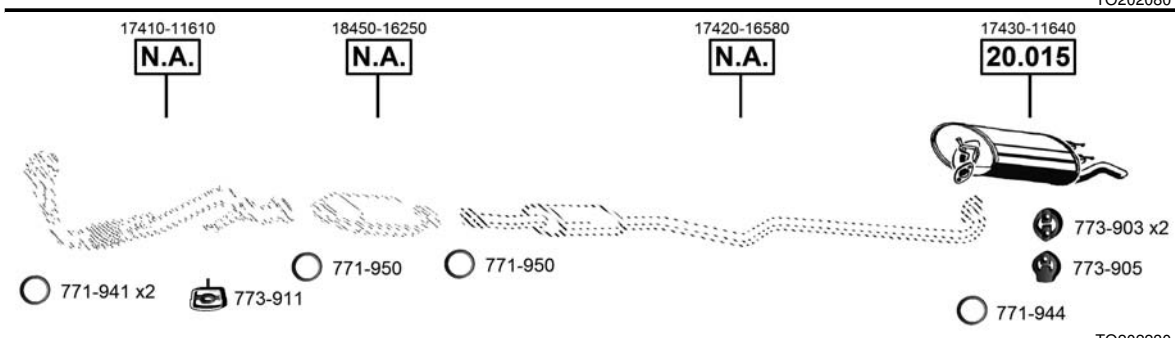

Corolla
Liftback, Sedan
E10
1.6i GLI
07/92 - 04/97
(1587 cc), 84 KW

CAT

TO202080

Corolla
Sedan
E12
1.6i - 16V
08/02 - 05/04
(1598 cc), 81 KW

CAT

TO202230

Corolla
Combi
E10
1.3i - 16V
07/92 - 09/95
(1332 cc), 65 KW