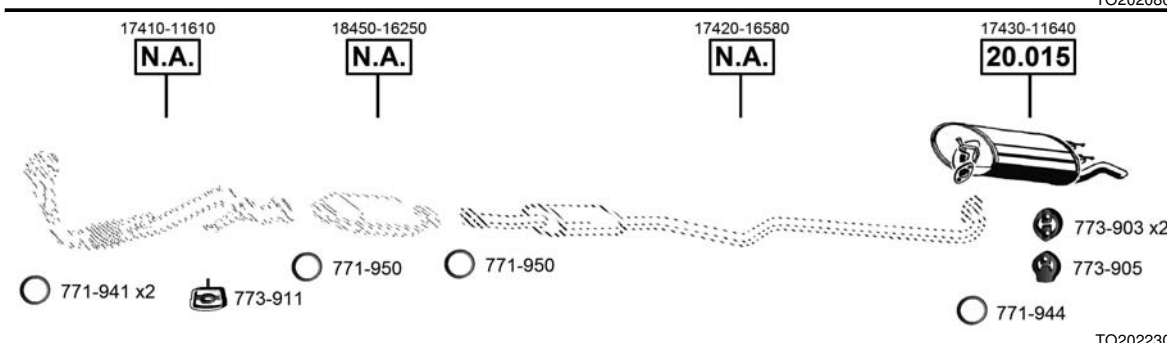

CAT

**Corolla**  
Liftback, Sedan  
E10  
**1.6i** GLI  
07/92 - 04/97  
(1587 cc), 84 KW

CAT

**Corolla**  
Sedan  
E12  
**1.6i** - 16V  
08/02 - 05/04  
(1598 cc), 81 KW

CAT

**Corolla**  
Combi  
E10  
**1.3i** - 16V  
07/92 - 09/95  
(1332 cc), 65 KW