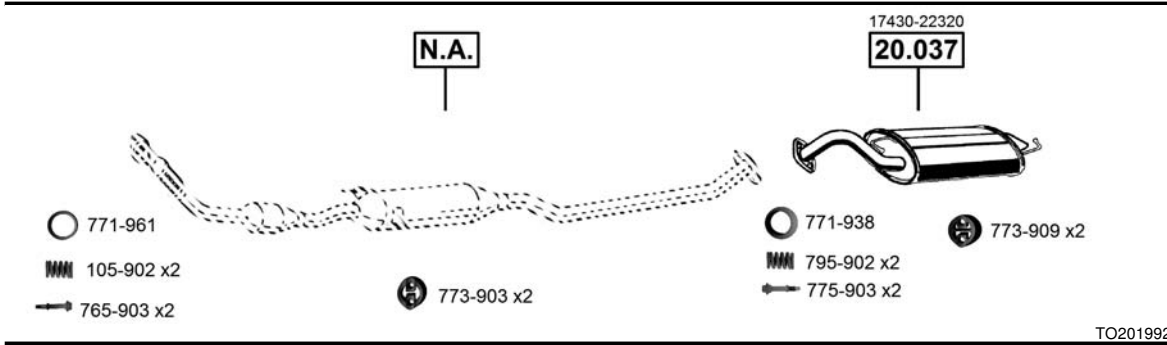

Corolla
Sedan
E12
1.4i - 16V
08/02 - 05/04
(1398 cc), 71 KW

CAT