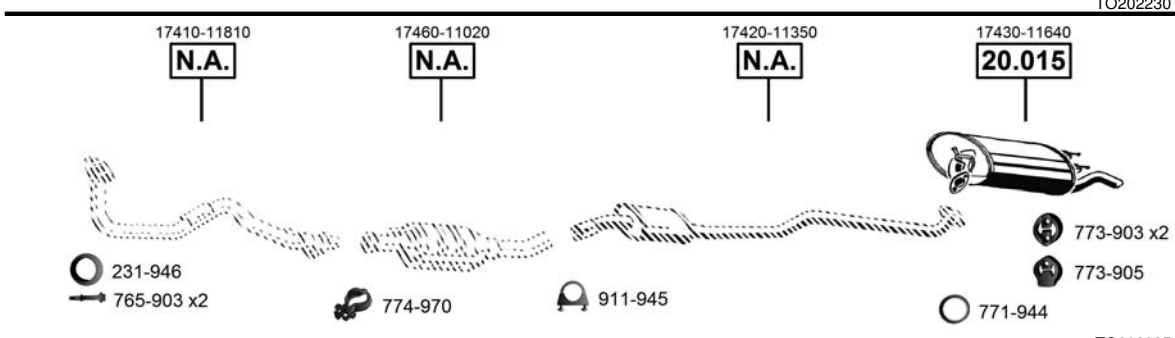

TO202235

Corolla
Combi
E11
1.3i - 16V
05/95 - 04/97
(1332 cc), 55 KW

CAT