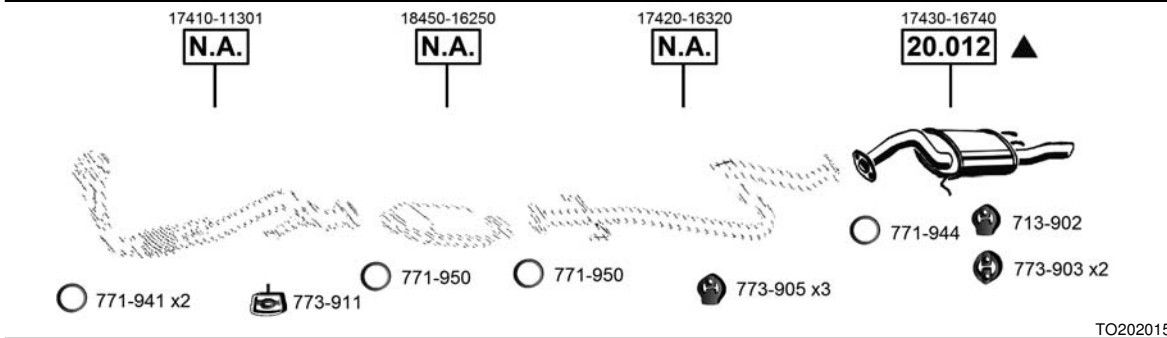

Corolla
Liftback, Sedan
1.6i - 16V
05/87 - 08/89
(1587 cc), 66 KW

CAT