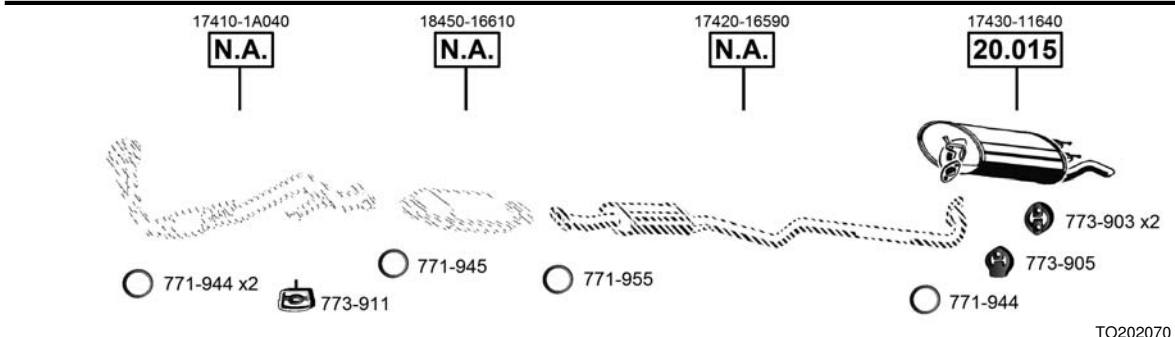

TO201985

TO201992

Corolla
Sedan
E12
1.4i - 16V
08/02 - 05/04
(1398 cc), 71 KW

CAT

TO202015

Corolla
Liftback, Sedan
1.6i - 16V
05/87 - 08/89
(1587 cc), 66 KW

CAT

TO202070