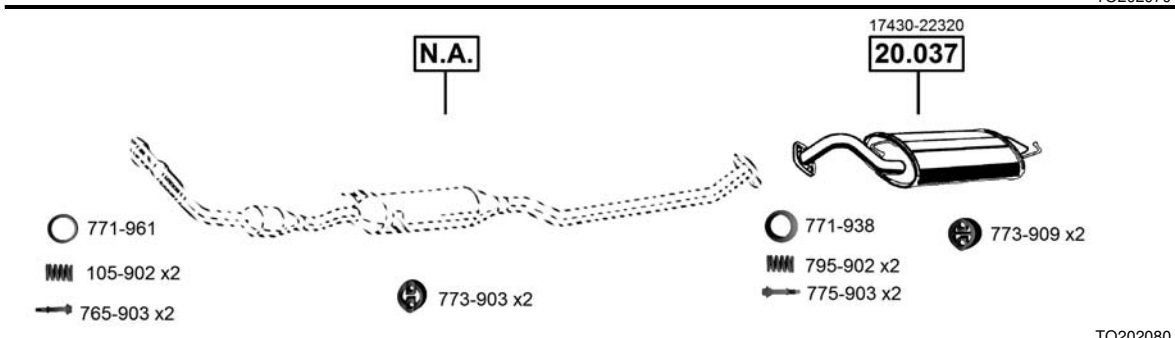

TO202080

Corolla
Sedan
E12
1.6i - 16V
08/02 - 05/04
(1598 cc), 81 KW

CAT