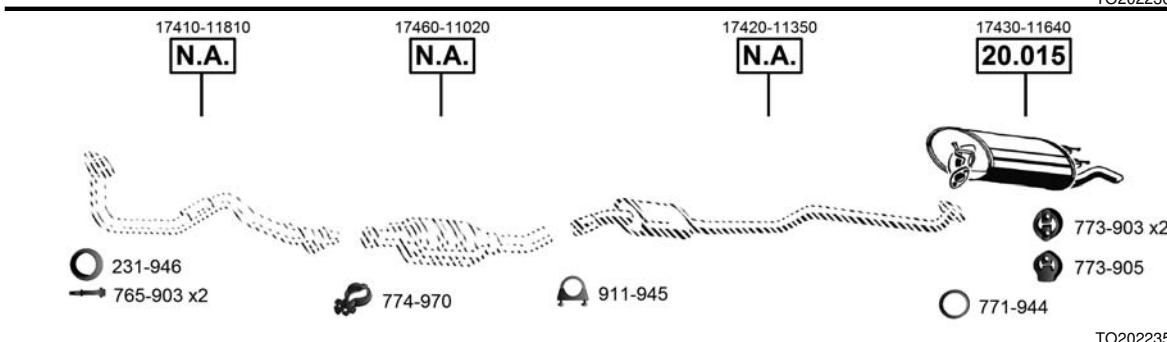

Corolla
Combi
E11
1.3i - 16V
05/95 - 04/97
(1332 cc), 55 KW

CAT