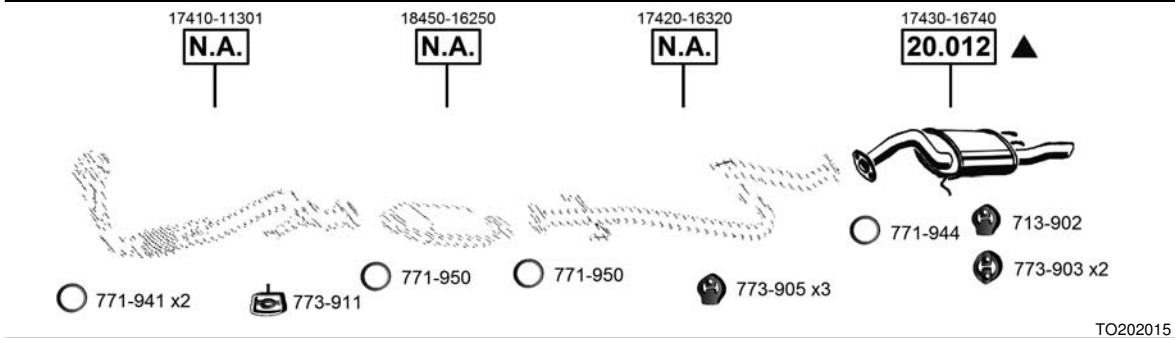

TO202015

Corolla
Liftback, Sedan
1.6i - 16V
05/87 - 08/89
(1587 cc), 66 KW

CAT